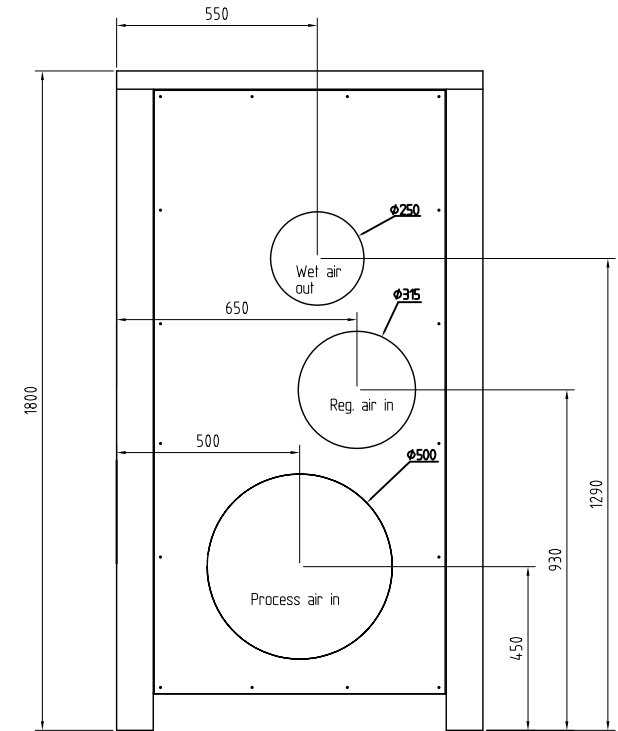

Nr.	Modification	Date	Sign.

				Steam and electr. heater			
Pos. nr.	Qty.	Description	Material/Type	Dimension	Supplier/Note		
DST Seibu Giken				R-082RS special Dimension drawing	General tolerance SS-ISO 2768-1m	Scale 1:10	Drawn Date 2002-01-23
				General Roughness Ra 12.5	File name	Rev	082 1 7524 00