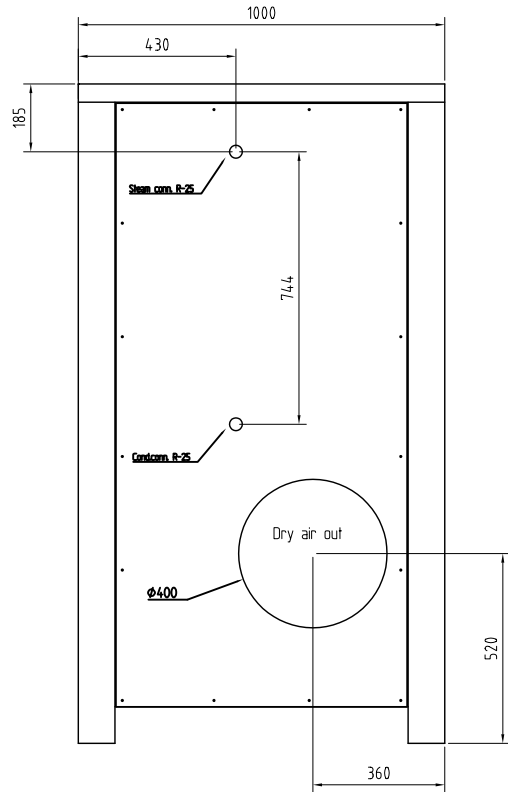

Nr.	Modification	Date	Sign.

				Steam and electr. heater			
Pos. nr.	Qty.	Description	Material/Type	Dimension	Supplier/Note		
DST Seibu Giken				R-082RS special Dimension drawing	General tolerance SS-ISO 2768-1m	Scale 1:10	Drawn Date 2002-01-23
				General Roughness Ra 12.5	File name	Rev	082 1 7524 00