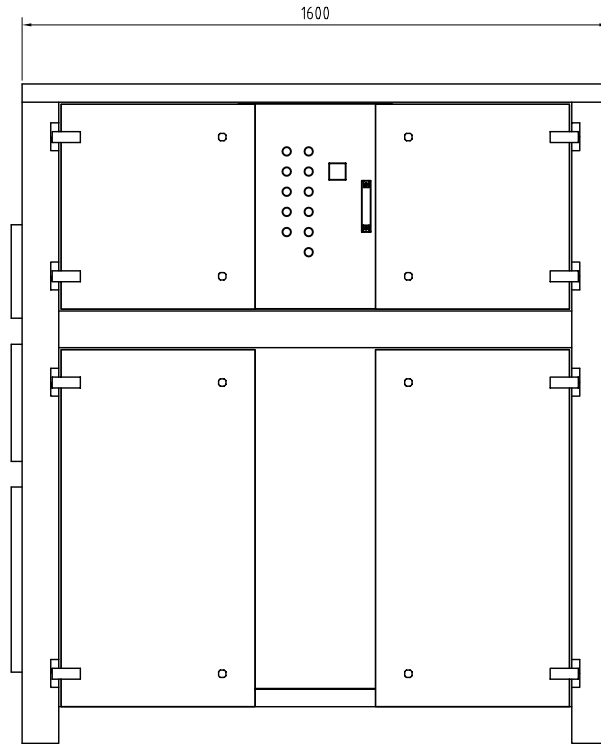

Nr.	Modification	Date	Sign.

				Steam and electr. heater			
Pos. nr.	Qty.	Description	Material/Type	Dimension	Supplier/Note		
DST Seibu Giken				R-082RS special Dimension drawing	General tolerance SS-ISO 2768-1m	Scale 1:10	Drawn Date 2002-01-23
				General Roughness Ra 12.5	File name	Rev	082 1 7524 00